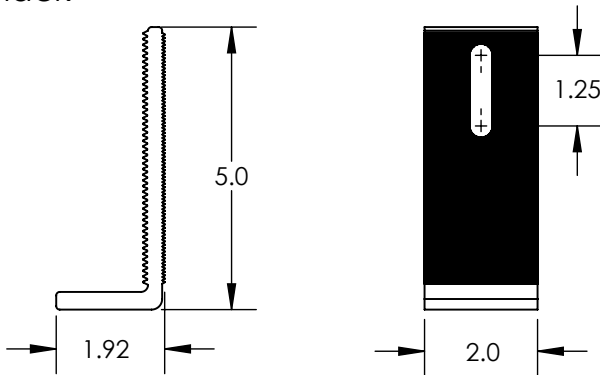

1) Nut, Flange 5/16-18 SST

2) Washer, Bonded

3) Lag Screw, 5/16 x 4

Items	Property	Value
1, 2, & 3	Material	300 Series Stainless Steel
	Finish	Clear

4) L-1x5, Black

Property	Value
Material	Aluminum
Finish	Black

5) Assy, Pedestal 1

Item	Description	Material	Finish
A	Screw, Set 5/16-18 x 1.5 SS	300 Series Stainless Steel	Clear
B	Simple Seal	EPDM	Black
C	Pedestal 1	Aluminum	Mill

6) Flashing, Tile Replacement, S Tan