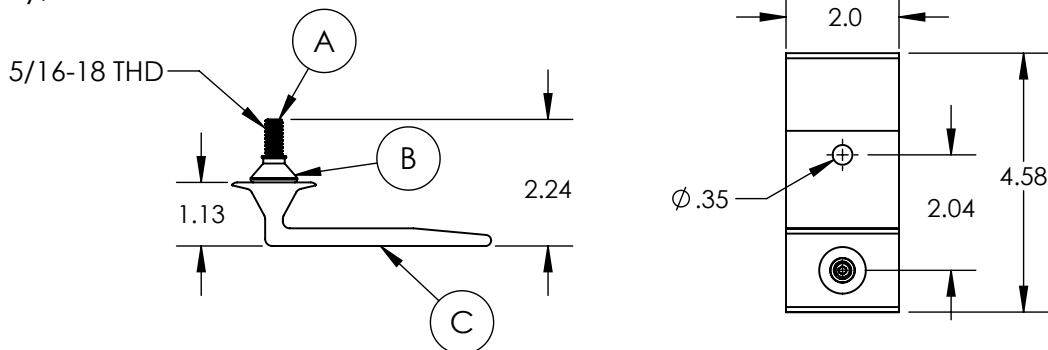

1) Nut, Flange 5/16-18 SST

2) Washer, Bonded

3) Lag Screw, 5/16 x 4

Items	Property	Value
1, 2, & 3	Material	300 Series Stainless Steel
	Finish	Clear

4) L-1x5, Black

Property	Value
Material	Aluminum
Finish	Black

5) Assy, Pedestal 1

Item	Description	Material	Finish
A	Screw, Set 5/16-18 x 1.5 SS	300 Series Stainless Steel	Clear
B	Simple Seal	EPDM	Black
C	Pedestal 1	Aluminum	Mill

6) Flashing, Tile Replacement, S Tan