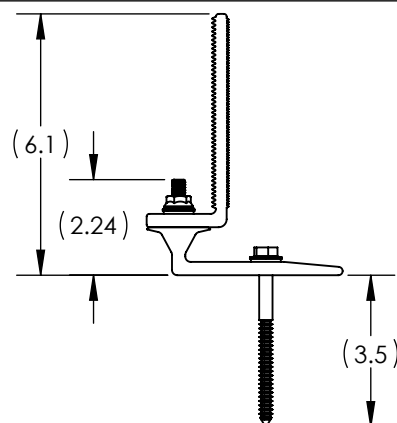

ITEM NO.	DESCRIPTION	QTY IN KIT
1	NUT, FLANGE 5/16-18 SST	1
2	WASHER, BONDED	2
3	L-1X5, BLACK	1
4	LAG SCREW, 5/16X4	1
5	ASSY, PEDESTAL 1	1
6	FLASHING, TILE REPLACEMENT, S TAN	1
7	FLASHING, TILE REPLACEMENT, FLAT TAN	1
8	FLASHING, TILE REPLACEMENT, W TAN	1

Part Number	Description
KOB-1L01-B1	Tile Replacement Base and Hardware
KOF-S01-T1	Tile Replacement Flashing, S Tan
KOF-F01-T1	Tile Replacement Flashing, Flat Tan
KOF-W01-T1	Tile Replacement Flashing, W Tan

1) Nut, Flange 5/16-18 SST

2) Washer, Bonded

3) Lag Screw, 5/16 x 4

Items	Property	Value
1, 2, & 3	Material	300 Series Stainless Steel
	Finish	Clear

4) L-1x5, Black

Property	Value
Material	Aluminum
Finish	Black

5) Assy, Pedestal 1

Item	Description	Material	Finish
A	Screw, Set 5/16-18 x 1.5 SS	300 Series Stainless Steel	Clear
B	Simple Seal	EPDM	Black
C	Pedestal 1	Aluminum	Mill

6) Flashing, Tile Replacement, S Tan