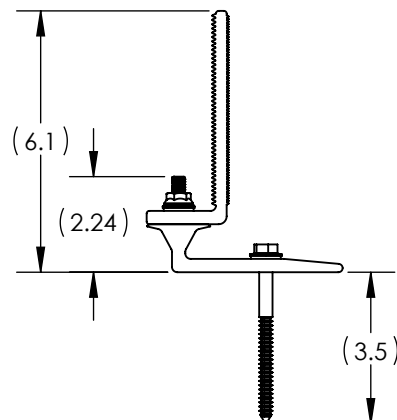

ITEM NO.	DESCRIPTION	QTY IN KIT
1	NUT, FLANGE 5/16-18 SST	1
2	WASHER, BONDED	2
3	L-1X5, BLACK	1
4	LAG SCREW, 5/16X4	1
5	ASSY, PEDESTAL 1	1
6	FLASHING, TILE REPLACEMENT, S TAN	1
7	FLASHING, TILE REPLACEMENT, FLAT TAN	1
8	FLASHING, TILE REPLACEMENT, W TAN	1

Part Number	Description
KOB-1L01-B1	Tile Replacement Base and Hardware
KOF-S01-T1	Tile Replacement Flashing, S Tan
KOF-F01-T1	Tile Replacement Flashing, Flat Tan
KOF-W01-T1	Tile Replacement Flashing, W Tan

1) Nut, Flange 5/16-18 SST

2) Washer, Bonded

3) Lag Screw, 5/16 x 4

Items	Property	Value
1, 2, & 3	Material	300 Series Stainless Steel
	Finish	Clear

4) L-1x5, Black

Property	Value
Material	Aluminum
Finish	Black

5) Assy, Pedestal 1

Item	Description	Material	Finish
A	Screw, Set 5/16-18 x 1.5 SS	300 Series Stainless Steel	Clear
B	Simple Seal	EPDM	Black
C	Pedestal 1	Aluminum	Mill

6) Flashing, Tile Replacement, S Tan