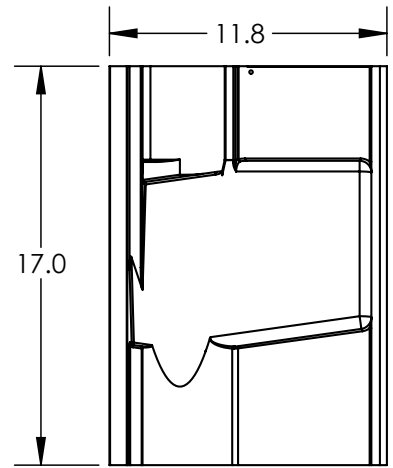

6) Flashing, Tile Replacement, S Tan