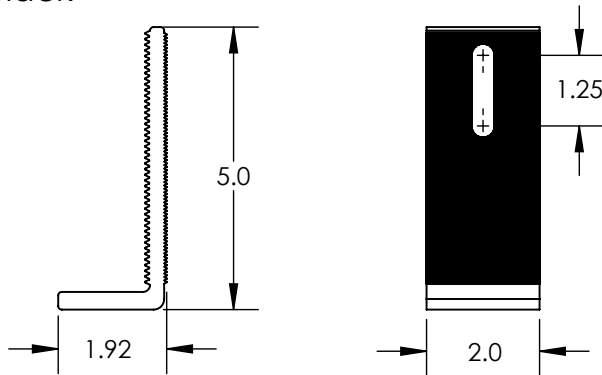

1) Nut, Flange 5/16-18 SST

2) Washer, Bonded

3) Lag Screw, 5/16 x 4

Items	Property	Value
1, 2, & 3	Material	300 Series Stainless Steel
	Finish	Clear

4) L-1x5, Black

Property	Value
Material	Aluminum
Finish	Black

5) Assy, Pedestal 1

Item	Description	Material	Finish
A	Screw, Set 5/16-18 x 1.5 SS	300 Series Stainless Steel	Clear
B	Simple Seal	EPDM	Black
C	Pedestal 1	Aluminum	Mill

6) Flashing, Tile Replacement, S Tan