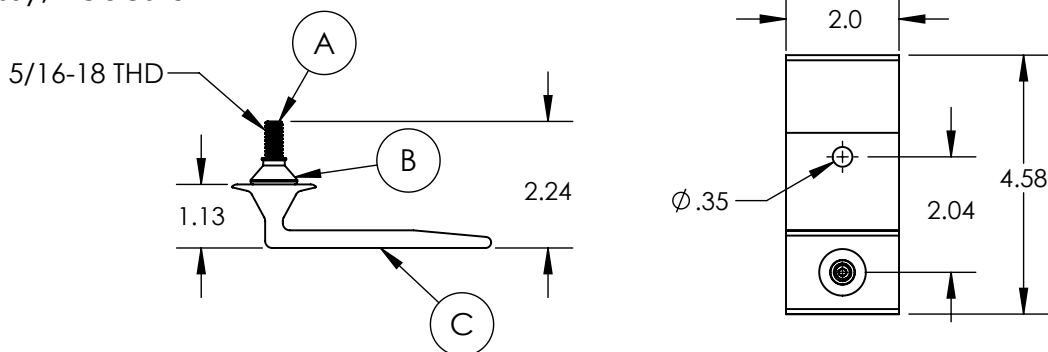

1) Nut, Flange 5/16-18 SST

2) Washer, Bonded

3) Lag Screw, 5/16 x 4

Items	Property	Value
1, 2, & 3	Material	300 Series Stainless Steel
	Finish	Clear

4) L-1x5, Black

Property	Value
Material	Aluminum
Finish	Black

5) Assy, Pedestal 1

Item	Description	Material	Finish
A	Screw, Set 5/16-18 x 1.5 SS	300 Series Stainless Steel	Clear
B	Simple Seal	EPDM	Black
C	Pedestal 1	Aluminum	Mill

6) Flashing, Tile Replacement, S Tan