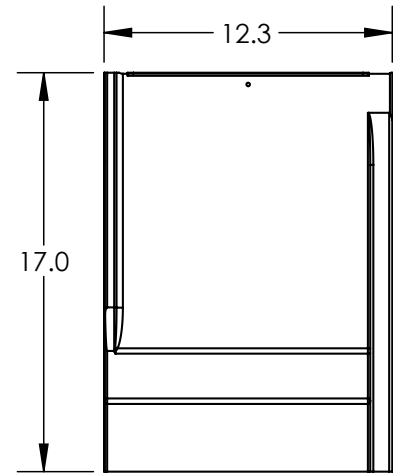

7) Flashing, Tile Replacement, Flat Tan