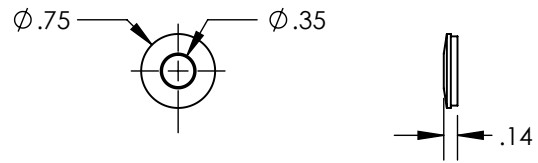

1) Nut, Flange 5/16-18 SST

2) Washer, Bonded

3) Lag Screw, 5/16 x 4

Items	Property	Value
1, 2, & 3	Material	300 Series Stainless Steel
	Finish	Clear

4) L-1x5, Black

Property	Value
Material	Aluminum
Finish	Black

5) Assy, Pedestal 1

Item	Description	Material	Finish
A	Screw, Set 5/16-18 x 1.5 SS	300 Series Stainless Steel	Clear
B	Simple Seal	EPDM	Black
C	Pedestal 1	Aluminum	Mill

6) Flashing, Tile Replacement, S Tan