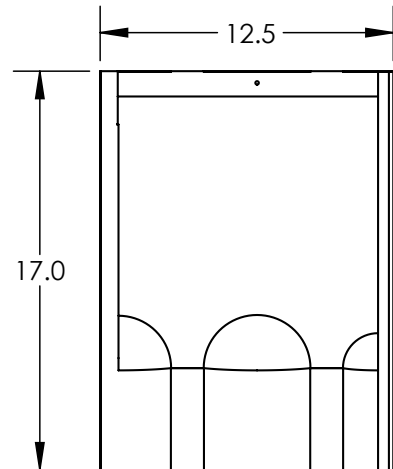

8) Flashing, Tile Replacement, W Tan

	Property	Value
Items 7,8, & 9	Material	Aluminum
	Finish	Tan