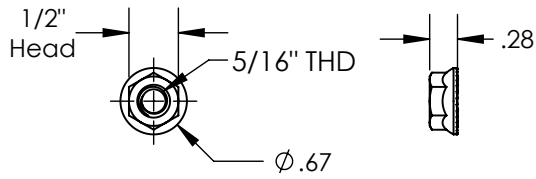

ITEM NO.	DESCRIPTION	QTY IN KIT
1	NUT, FLANGE 5/16-18 SST	1
2	WASHER, BONDED	2
3	L-1X5, BLACK	1
4	LAG SCREW, 5/16X4	1
5	ASSY, PEDESTAL 1	1
6	FLASHING, TILE REPLACEMENT, S TAN	1
7	FLASHING, TILE REPLACEMENT, FLAT TAN	1
8	FLASHING, TILE REPLACEMENT, W TAN	1

1) Nut, Flange 5/16-18 SST

2) Washer, Bonded

3) Lag Screw, 5/16 x 4

Items	Property	Value
1, 2, & 3	Material	300 Series Stainless Steel
	Finish	Clear

4) L-1x5, Black

Property	Value
Material	Aluminum
Finish	Black

5) Assy, Pedestal 1

Item	Description	Material	Finish
A	Screw, Set 5/16-18 x 1.5 SS	300 Series Stainless Steel	Clear
B	Simple Seal	EPDM	Black
C	Pedestal 1	Aluminum	Mill

6) Flashing, Tile Replacement, S Tan