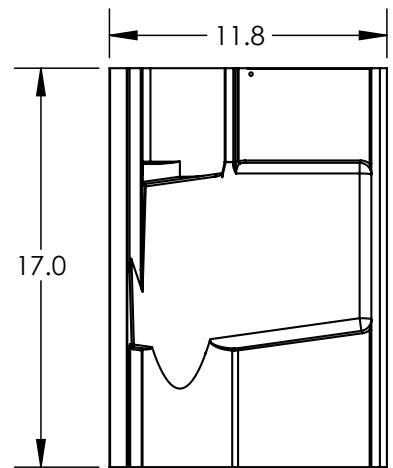

6) Flashing, Tile Replacement, S Tan