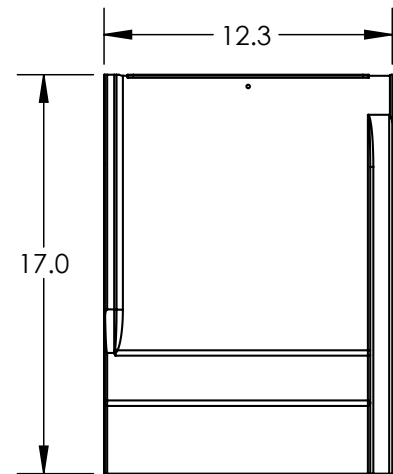

7) Flashing, Tile Replacement, Flat Tan