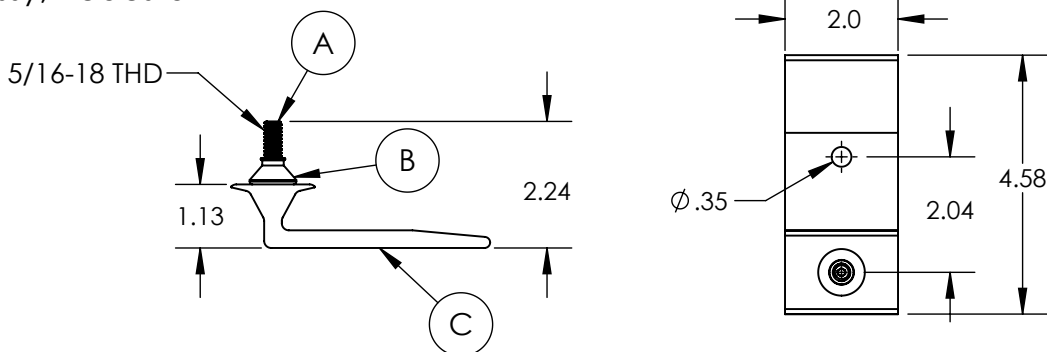

1) Nut, Flange 5/16-18 SST

2) Washer, Bonded

3) Lag Screw, 5/16 x 4

Items	Property	Value
1, 2, & 3	Material	300 Series Stainless Steel
	Finish	Clear

4) L-1x5, Black

Property	Value
Material	Aluminum
Finish	Black

5) Assy, Pedestal 1

Item	Description	Material	Finish
A	Screw, Set 5/16-18 x 1.5 SS	300 Series Stainless Steel	Clear
B	Simple Seal	EPDM	Black
C	Pedestal 1	Aluminum	Mill

6) Flashing, Tile Replacement, S Tan