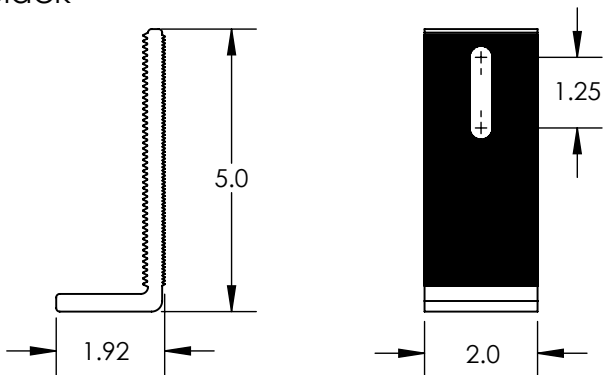

1) Nut, Flange 5/16-18 SST

2) Washer, Bonded

3) Lag Screw, 5/16 x 4

Items	Property	Value
1, 2, & 3	Material	300 Series Stainless Steel
	Finish	Clear

4) L-1x5, Black

Property	Value
Material	Aluminum
Finish	Black

5) Assy, Pedestal 1

Item	Description	Material	Finish
A	Screw, Set 5/16-18 x 1.5 SS	300 Series Stainless Steel	Clear
B	Simple Seal	EPDM	Black
C	Pedestal 1	Aluminum	Mill

6) Flashing, Tile Replacement, S Tan