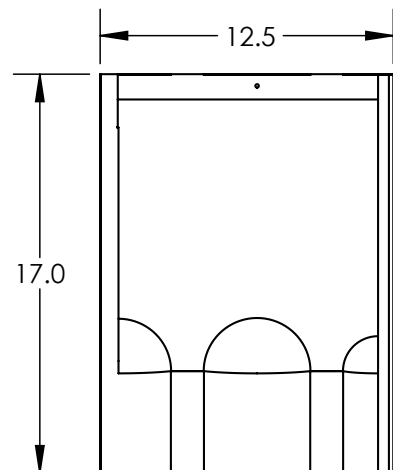

8) Flashing, Tile Replacement, W Tan

	Property	Value
Items 7,8, & 9	Material	Aluminum
	Finish	Tan