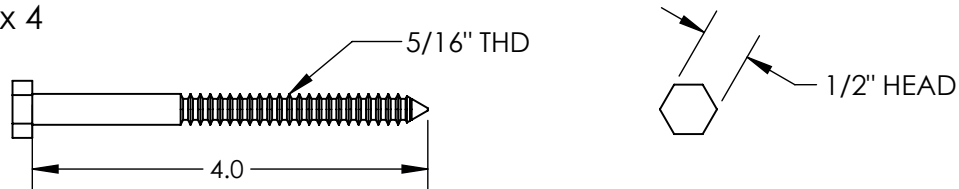

Part Number	Description
KOB-1L01-B1	Tile Replacement Base and Hardware
KOF-S01-T1	Tile Replacement Flashing, S Tan
KOF-F01-T1	Tile Replacement Flashing, Flat Tan
KOF-W01-T1	Tile Replacement Flashing, W Tan

1) Nut, Flange 5/16-18 SST

2) Washer, Bonded

3) Lag Screw, 5/16 x 4

Items	Property	Value
1, 2, & 3	Material	300 Series Stainless Steel
	Finish	Clear

4) L-1x5, Black

Property	Value
Material	Aluminum
Finish	Black