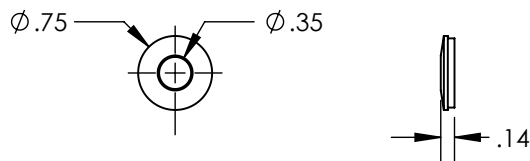

1) Nut, Flange 5/16-18 SST

2) Washer, Bonded

3) Lag Screw, 5/16 x 4

Items	Property	Value
1, 2, & 3	Material	300 Series Stainless Steel
	Finish	Clear

4) L-1x5, Black

Property	Value
Material	Aluminum
Finish	Black

5) Assy, Pedestal 1

Item	Description	Material	Finish
A	Screw, Set 5/16-18 x 1.5 SS	300 Series Stainless Steel	Clear
B	Simple Seal	EPDM	Black
C	Pedestal 1	Aluminum	Mill

6) Flashing, Tile Replacement, S Tan