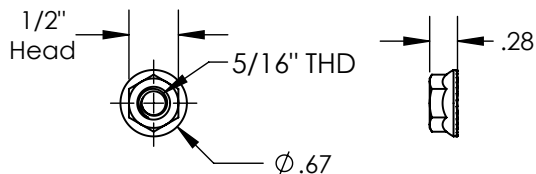

ITEM NO.	DESCRIPTION	QTY IN KIT
1	NUT, FLANGE 5/16-18 SST	1
2	WASHER, BONDED	2
3	L-1X5, BLACK	1
4	LAG SCREW, 5/16X4	1
5	ASSY, PEDESTAL 1	1
6	FLASHING, TILE REPLACEMENT, S TAN	1
7	FLASHING, TILE REPLACEMENT, FLAT TAN	1
8	FLASHING, TILE REPLACEMENT, W TAN	1

1) Nut, Flange 5/16-18 SST

2) Washer, Bonded

3) Lag Screw, 5/16 x 4

Items	Property	Value
1, 2, & 3	Material	300 Series Stainless Steel
	Finish	Clear

4) L-1x5, Black

Property	Value
Material	Aluminum
Finish	Black

5) Assy, Pedestal 1

Item	Description	Material	Finish
A	Screw, Set 5/16-18 x 1.5 SS	300 Series Stainless Steel	Clear
B	Simple Seal	EPDM	Black
C	Pedestal 1	Aluminum	Mill

6) Flashing, Tile Replacement, S Tan